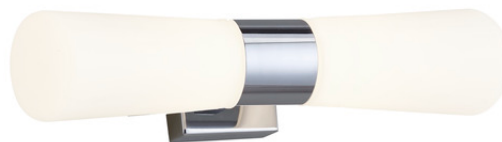

SPA AVELLA DUO IP44 2X3,5W/830

Airam's SPA range of bathroom luminaires consists of wonderful wall luminaires and an illuminating table mirror. Mirror has a three times magnifying effect on reverse side. Some of the luminaires also have a socket, which helps with daily activities. The luminaires are stylishly clean-lined and suitable for many types of interior decor.

Material	BODY MADE OF CHROMED STEEL, DIFFUSER MADE OF GLASS
Coupling	3x2,5mm ² , SCREW TERMINAL BLOCK
Mounting	WALL OR SURFACE MOUNT
LED-module lifetime L70B50	30 000H

PRODUCT CODE	GTIN1	P x K x L	TYPE OF PACKAGING	PRODUCT FAMILY
SPA AVELLA DUO IP44 2X3,5W/830				
4118760	6435200227201	144 x 303 x 100	Shelf packaging	SPA AVELLA

TECHNICAL DATAS (ETIM)			
ETIM class	EC002892	Colour housing	Chrome
Voltage type	AC	Suitable for ceiling mounting	No
System power (W)	7	Suitable for surface mounting	Yes
Height/depth (mm)	303	Suitable for suspended mounting	No
Degree of protection (IP)	IP44	Suitable for wall mounting	Yes
Material housing	Steel	Suitable for built-in mounting	No
Lamp power (W)	3.5	Material cover	Glass opal
Lamp type	LED not exchangeable	Effective luminous flux (lm)	2X215
Width (mm)	100	Suitable for number of lamps	2
Nominal voltage (max) (V)	240	Colour temperature (min) (K)	3000
Nominal voltage (min) (V)	220	Colour rendering index CRI	80-89
Length (mm)	144		