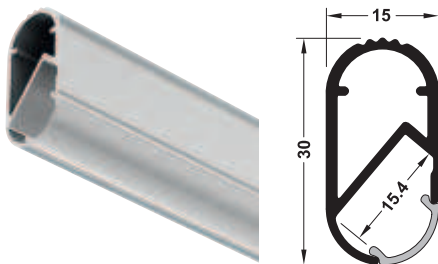

Häfele Loox Corner profile

End cap Support Mounting plate

Note
Note the dimensions of the clip connector.

Diffuser	LED points visible									
	LED 2016	LED 2029	LED 2037	LED 2041	LED 2042	LED 2043	LED 2045	LED 3015	LED 3028	LED 3032
Milky	yes	–	–	–	yes	yes	–	–	–	–

	Version	Length mm	Material	Finish/colour	Packing	Cat. No.
Aluminium profile	Milky diffuser	2500	Aluminium	Silver coloured anodized	1 piece	833.74.812
End cap	With cable outlet	–	Plastic	Silver coloured	1 or 10 pairs	833.74.822
Support	–	–			1 or 10 pairs	833.74.825
Mounting plate	–	–	Stainless steel	Silver coloured	1 or 10 pairs	833.74.826

Häfele Loox Wardrobe rail
Light output 40°

Rail centre support Rail centre support/
rail end support,
height adjustable Rail end support

Note
Not suitable for operation with LED 3028.
Load bearing capacity of wardrobe rail: 20 kg/m
Note the dimensions of the clip connector.
LED points are always visible when this profile is used.

	Version	Installation	Length mm	Material	Finish/colour	Cat. No.
Wardrobe rail	Frosted diffuser	–	2500	Aluminium	Silver coloured anodized	833.72.790
Rail centre support	–	For screw fixing beneath shelves	–	Zinc alloy	Aluminium coloured, lacquered	802.07.900
	Height adjustable (85–105 mm)	For screw fixing beneath shelves	–	Zinc alloy	Aluminium coloured, lacquered	802.07.910
Rail end support	Height adjustable (85–105 mm)	For screw fixing beneath shelves	–	Zinc alloy	Aluminium coloured, lacquered	803.24.900
	With 3 screw holes	For screw fixing to side panel	–	Zinc alloy	Aluminium coloured, lacquered	803.25.950