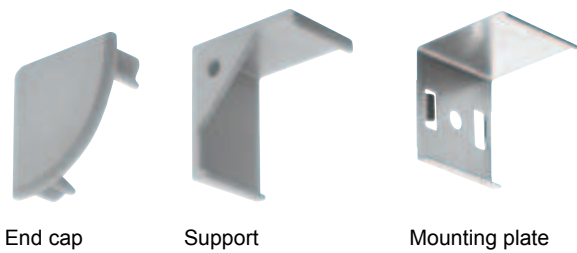

Häfele Loox Corner profile

End cap Support Mounting plate

Note
Note the dimensions of the clip connector.

Diffuser	LED points visible									
	LED 2016	LED 2029	LED 2037	LED 2041	LED 2042	LED 2043	LED 2045	LED 3015	LED 3028	LED 3032
Milky	yes	–	–	–	yes	yes	–	–	–	–

	Version	Length mm	Material	Finish/colour	Packing	Cat. No.
Aluminium profile	Milky diffuser	2500	Aluminium	Silver coloured anodized	1 piece	833.74.812
End cap	With cable outlet	–	Plastic	Silver coloured	1 or 10 pairs	833.74.822
Support	–	–			1 or 10 pairs	833.74.825
Mounting plate	–	–	Stainless steel	Silver coloured	1 or 10 pairs	833.74.826

Häfele Loox Wardrobe rail
Light output 40°

Rail centre support Rail centre support/
rail end support,
height adjustable Rail end support

Note
Not suitable for operation with LED 3028.
Load bearing capacity of wardrobe rail: 20 kg/m
Note the dimensions of the clip connector.
LED points are always visible when this profile is used.

	Version	Installation	Length mm	Material	Finish/colour	Cat. No.
Wardrobe rail	Frosted diffuser	–	2500	Aluminium	Silver coloured anodized	833.72.790
Rail centre support	–	For screw fixing beneath shelves	–	Zinc alloy	Aluminium coloured, lacquered	802.07.900
	Height adjustable (85–105 mm)	For screw fixing beneath shelves	–	Zinc alloy	Aluminium coloured, lacquered	802.07.910
Rail end support	Height adjustable (85–105 mm)	For screw fixing beneath shelves	–	Zinc alloy	Aluminium coloured, lacquered	803.24.900
	With 3 screw holes	For screw fixing to side panel	–	Zinc alloy	Aluminium coloured, lacquered	803.25.950