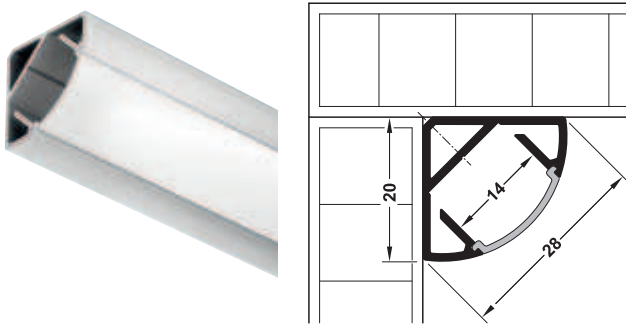

Häfele Loox Corner profile

End cap Support Mounting plate

Note
Note the dimensions of the clip connector.

Diffuser	LED points visible									
	LED 2016	LED 2029	LED 2037	LED 2041	LED 2042	LED 2043	LED 2045	LED 3015	LED 3028	LED 3032
Milky	yes	–	–	–	yes	yes	–	–	–	–

	Version	Length mm	Material	Finish/colour	Packing	Cat. No.
Aluminium profile	Milky diffuser	2500	Aluminium	Silver coloured anodized	1 piece	833.74.812
End cap	With cable outlet	–	Plastic	Silver coloured	1 or 10 pairs	833.74.822
Support	–	–			1 or 10 pairs	833.74.825
Mounting plate	–	–	Stainless steel	Silver coloured	1 or 10 pairs	833.74.826

Häfele Loox Wardrobe rail
Light output 40°

Rail centre support Rail centre support/
rail end support,
height adjustable Rail end support

Note
Not suitable for operation with LED 3028.
Load bearing capacity of wardrobe rail: 20 kg/m
Note the dimensions of the clip connector.
LED points are always visible when this profile is used.

Packing: 1 piece