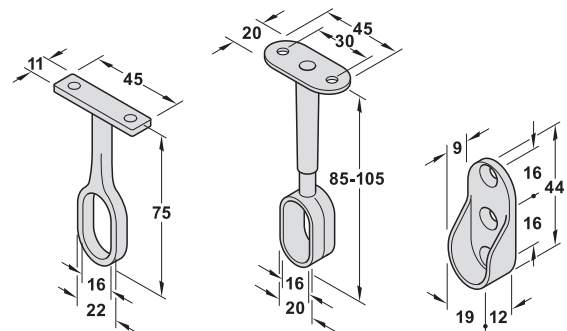

Häfele Loox Corner profile

End cap Support Mounting plate

Note
Note the dimensions of the clip connector.

Diffuser	LED points visible									
	LED 2016	LED 2029	LED 2037	LED 2041	LED 2042	LED 2043	LED 2045	LED 3015	LED 3028	LED 3032
Milky	yes	–	–	–	yes	yes	–	–	–	–

	Version	Length mm	Material	Finish/colour	Packing	Cat. No.
Aluminium profile	Milky diffuser	2500	Aluminium	Silver coloured anodized	1 piece	833.74.812
End cap	With cable outlet	–	Plastic	Silver coloured	1 or 10 pairs	833.74.822
Support	–	–			1 or 10 pairs	833.74.825
Mounting plate	–	–	Stainless steel	Silver coloured	1 or 10 pairs	833.74.826

Häfele Loox Wardrobe rail
Light output 40°

Rail centre support Rail centre support/
rail end support,
height adjustable Rail end support

Note
Not suitable for operation with LED 3028.
Load bearing capacity of wardrobe rail: 20 kg/m
Note the dimensions of the clip connector.
LED points are always visible when this profile is used.

	Version	Installation	Length mm	Material	Finish/colour	Cat. No.
Wardrobe rail	Frosted diffuser	–	2500	Aluminium	Silver coloured anodized	833.72.790
Rail centre support	–	For screw fixing beneath shelves	–	Zinc alloy	Aluminium coloured, lacquered	802.07.900
	Height adjustable (85–105 mm)	For screw fixing beneath shelves	–	Zinc alloy	Aluminium coloured, lacquered	802.07.910
Rail end support	Height adjustable (85–105 mm)	For screw fixing beneath shelves	–	Zinc alloy	Aluminium coloured, lacquered	803.24.900
	With 3 screw holes	For screw fixing to side panel	–	Zinc alloy	Aluminium coloured, lacquered	803.25.950