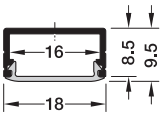

Profiles for surface mounting

Aluminium

Häfele Loox profile for recess mounting

End cap

- > Material: Aluminium
- > Finish/colour: Silver coloured anodized
- > Length x width x height: 2500 x 18 mm x 9.5 mm
- > Supplied with: 1 profile, 1 diffuser

Cover	Cat. No.
Milky	833.72.840
Frosted	833.72.843

Note
LED points are always visible when this profile is used.
Permanent operation (≥8 hours/day) only with LED strip lights up to 9.6 W/m.

Order reference
Please order retaining clip (optional) separately