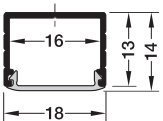

End cap

- > Material: Aluminium
- > Finish/colour: Silver coloured anodized
- > Length x width x height: 2500 x 18 mm x 14 mm
- > Supplied with: 1 profile, 1 diffuser

Cover	Cat. No.
Milky	833.72.841
Frosted	833.72.842