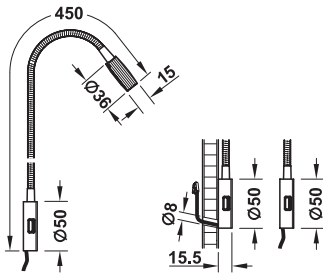

Flexible surface mounted lights

Monochrome with USB

Häfele Loox LED 2034

WITH USB CHARGING STATION

- > Dimmable: Yes
- > Version: Integrated twin USB charging station 5 V / 2 A, integrated push switch for 2 brightness levels
- > Material: Aluminium
- > Length x width: 450 x 50 mm
- > Height: 15.5 mm
- > Energy efficiency class: A+
- > Degree of protection: IP20
- > Number of LEDs: 3
- > Colour temperature: 4000 K (cool white)
- > Wattage: Max. 17 W (light: 1.5)
- > Luminous flux: 105 lm
- > Luminous efficacy: 70 (lm/W)
- > Mounting: For screw fixing beneath magnetic cover
- > Supplied with: 1 light with 2 m lead, including fixing materials

12V 5 12V Loox5 12 V driver see page 121
Please order 6-piece adapter set 833.95.753 separately.

Min. 20 W driver per light for optimum operation of the USB charging station.

4000 K	90°	
650 lx		250 mm
163 lx		500 mm
72 lx		750 mm
40 lx		1000 mm

Voltage	Colour rendering index CRI R _a	Weighted energy consumption kWh/1000 h	Finish/colour	Cat. No.
12V	82	1.65	Black	833.74.097
			Chrome plated	833.74.096