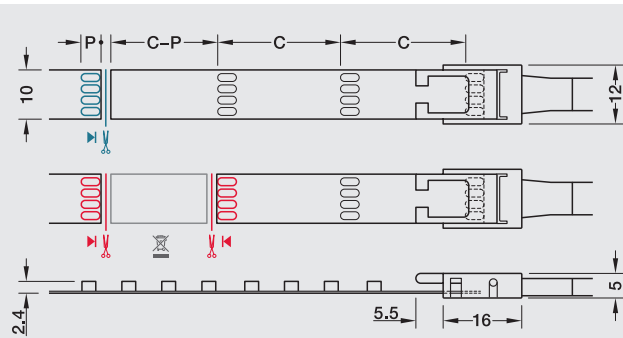

LED strip lights

RGB, 10 mm

Häfele Loox5 LED 2080/3080

LED 2080/3080

- > Dimmable: Yes
- > Material: Plastic
- > Finish/colour: White
- > Width: 10 mm
- > Height: 2.4 mm
- > Energy efficiency class: A+
- > Degree of protection: IP20
- > Mounting: Self-adhesive
- > Supplied with: 1 roll

! Order reference:
Please order lead separately.

➔ Aluminium profile recommended from 9.6 W/m, see page 20

- Cut LED strip light to length
(one contact side remains on the remainder piece; reusable)
- Connect LED strip lights
(two contact sides required)

C = section length
P = length of contact surface

💡 **5 12 V** Loox5 12 V driver see page 121

💡 **5 24 V** Loox5 24 V driver see page 122

🔗 Colour control only via 6-way distributor Häfele Connect Mesh with RGB adapter and remote control or smartphone. Please order separately, see chapter Networking, page 96.

Length mm	Cat. No.
50	833.89.200
500	833.89.201
2000	833.89.202

> Corner connector, 90° rigid, 3.5 A for left or right for LED RGB strip light, 10 mm

	Cat. No.
Corner connector rigid	833.89.189