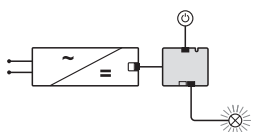

## 2-way distributor with switching function Häfele Loox5

with switching function for 1 switch

5 12V 

1 switch controls all output ports

- > With switching function for 2 output ports
- > Any number of distributors can be connected to the driver.
- > Note max. output power of used driver!

- > Material: Plastic
- > Colour/finish: Black
- > Dim. (L x W x H): 60 x 50 x 16 mm
- > Cable length: 200 mm

**Supplied with**  
1 Distributor with lead

	Input ports	Connections	Power rating W	Cat. No.
5 12V	1 x plug, Loox5 2-pin 12 V	2 x sockets, Loox5 2-pin 12 V	60	833.95.902

## 2-way distributor with switching function Häfele Loox5

with switching function for 1 switch

5 24V 

1 switch controls all output ports

- > With switching function for 2 output ports
- > Any number of distributors can be connected to the driver.
- > Note max. output power of used driver!

- > Material: Plastic
- > Colour/finish: Black
- > Dim. (L x W x H): 60 x 50 x 16 mm
- > Cable length: 200 mm

**Supplied with**  
1 Distributor with lead

	Input ports	Connections	Power rating W	Cat. No.
5 24V	1 x plug, Loox5 2-pin 24 V	2 x sockets, Loox5 2-pin 24 V	120	833.77.842