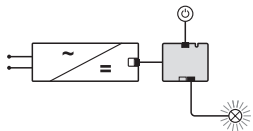

## 2-way distributor with switching function Häfele Loox5

with switching function for 1 switch

5 12V 

1 switch controls all output ports

- > With switching function for 2 output ports
- > Any number of distributors can be connected to the driver.
- > Note max. output power of used driver!

- > Material: Plastic
- > Colour/finish: Black
- > Dim. (L x W x H): 60 x 50 x 16 mm
- > Cable length: 200 mm

**Supplied with**  
1 Distributor with lead

	Input ports	Connections	Power rating W	Cat. No.
5 12V	1 x plug, Loox5 2-pin 12 V	2 x sockets, Loox5 2-pin 12 V	60	833.95.902

## 2-way distributor with switching function Häfele Loox5

with switching function for 1 switch

5 24V 

1 switch controls all output ports

- > With switching function for 2 output ports
- > Any number of distributors can be connected to the driver.
- > Note max. output power of used driver!

- > Material: Plastic
- > Colour/finish: Black
- > Dim. (L x W x H): 60 x 50 x 16 mm
- > Cable length: 200 mm

**Supplied with**  
1 Distributor with lead

	Input ports	Connections	Power rating W	Cat. No.
5 24V	1 x plug, Loox5 2-pin 24 V	2 x sockets, Loox5 2-pin 24 V	120	833.77.842