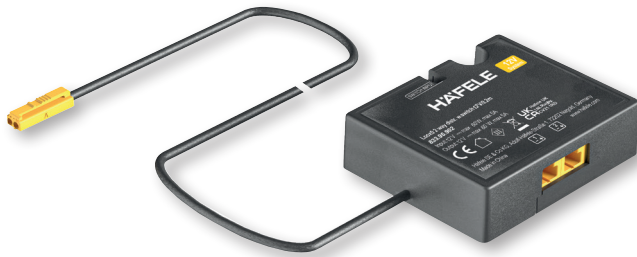

## 2-way distributor with switching function Häfele Loox5

with switching function for 1 switch

5 12V 

1 switch controls all output ports

- > With switching function for 2 output ports
- > Any number of distributors can be connected to the driver.
- > Note max. output power of used driver!

- > Material: Plastic
- > Colour/finish: Black
- > Dim. (L x W x H): 60 x 50 x 16 mm
- > Cable length: 200 mm

**Supplied with**  
1 Distributor with lead

	Input ports	Connections	Power rating W	Cat. No.
5 12V	1 x plug, Loox5 2-pin 12 V	2 x sockets, Loox5 2-pin 12 V	60	833.95.902

## 2-way distributor with switching function Häfele Loox5

with switching function for 1 switch

5 24V 

1 switch controls all output ports

- > With switching function for 2 output ports
- > Any number of distributors can be connected to the driver.
- > Note max. output power of used driver!

- > Material: Plastic
- > Colour/finish: Black
- > Dim. (L x W x H): 60 x 50 x 16 mm
- > Cable length: 200 mm

**Supplied with**  
1 Distributor with lead

	Input ports	Connections	Power rating W	Cat. No.
5 24V	1 x plug, Loox5 2-pin 24 V	2 x sockets, Loox5 2-pin 24 V	120	833.77.842