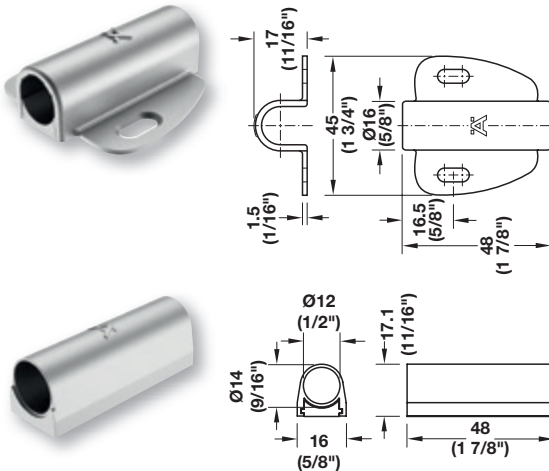

Mechanical switches

Häfele Loox rocker switch - on/off switching

- > Material/Color: Plastic, black
- > Diameter: 15 mm (9/16")
- > Height: 17.7 mm (11/16")
- > Drill hole Ø: 12 mm (1/2")
- > Supplied with: 1 switch with 2000 mm (78 3/4") lead

Item No.
833.89.106

! Drill hole Ø for plug: 12 mm (1/2")

Housing for switch - surface mounted

- > Material/Color: Plastic, silver colored
- > Supplied with: 1 housing
- > Application: For switch Ø 12 mm (1/2")

- > Material: Plastic
- > Application: For switch Ø 12 mm (1/2")
- > W x D x H: 19 x 19 x 25.4 mm (3/4" x 3/4" x 1")

Color	Item No.
Gray	830.38.423
Black	830.38.424

Magnetic reed switches

For interior cabinet lighting

Magnetic reed switch with in-line lead cable

- > Material/Finish: Plastic, black
- > Area of application: Interior cabinet lighting
- > Function: Light turns on when cabinet door is opened; when door closes (magnet and reed switch are <2" apart), the lights will turn off.
- > Length: 306 mm (12")
- > Supplied with: 1 magnetic reed switch, 1 plug, 1 socket plug, 1 magnet