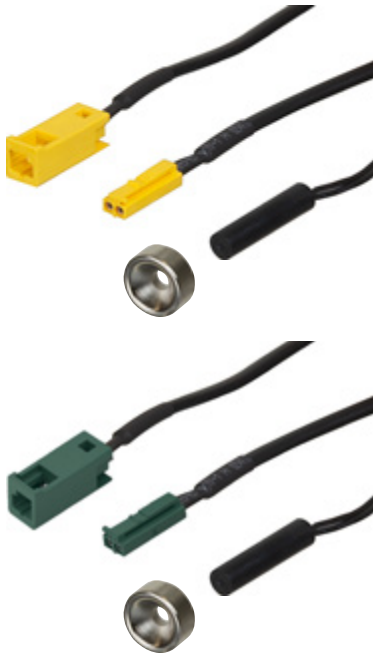

Mechanical switches

Häfele Loox rocker switch - on/off switching

- > Material/Color: Plastic, black
- > Diameter: 15 mm (9/16")
- > Height: 17.7 mm (11/16")
- > Drill hole Ø: 12 mm (1/2")
- > Supplied with: 1 switch with 2000 mm (78 3/4") lead

Item No.
833.89.106

! Drill hole Ø for plug: 12 mm (1/2")

Housing for switch - surface mounted

- > Material/Color: Plastic, silver colored
- > Supplied with: 1 housing
- > Application: For switch Ø 12 mm (1/2")

- > Material: Plastic
- > Application: For switch Ø 12 mm (1/2")
- > W x D x H: 19 x 19 x 25.4 mm (3/4" x 3/4" x 1")

Color	Item No.
Gray	830.38.423
Black	830.38.424

Magnetic reed switches

For interior cabinet lighting

Magnetic reed switch with in-line lead cable

- > Material/Finish: Plastic, black
- > Area of application: Interior cabinet lighting
- > Function: Light turns on when cabinet door is opened; when door closes (magnet and reed switch are <2" apart), the lights will turn off.
- > Length: 306 mm (12")
- > Supplied with: 1 magnetic reed switch, 1 plug, 1 socket plug, 1 magnet