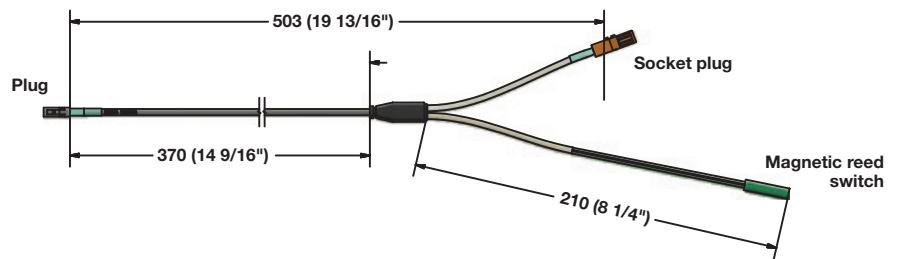

- > Material/Finish: Plastic, black
- > Area of application: Interior cabinet lighting
- > Function: Light turns on when cabinet door is opened; when door closes (magnet and reed switch are <2" apart), the lights will turn off.
- > Length: 306 mm (12")
- > Supplied with: 1 magnetic reed switch, 1 plug, 1 socket plug, 1 magnet

Voltage	Max. connected wattage W	Item No.
12 V	60	833.02.855
24 V	90	833.05.855