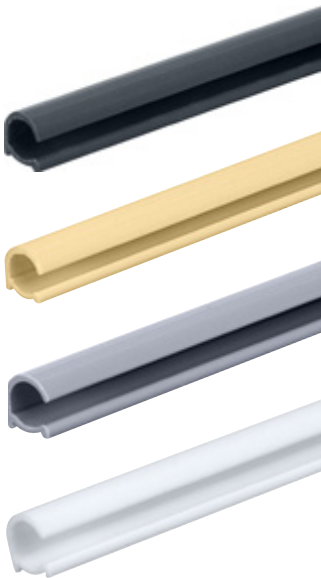

Item No.
833.89.106

! Drill hole Ø for plug: 12 mm (1/2")

Housing for switch - surface mounted

- > Material/Color: Plastic, silver colored
- > Supplied with: 1 housing
- > Application: For switch Ø 12 mm (1/2")

Magnetic reed switch with in-line lead cable

- > Material/Finish: Plastic, black
- > Area of application: Interior cabinet lighting
- > Function: Light turns on when cabinet door is opened; when door closes (magnet and reed switch are <2" apart), the lights will turn off.
- > Length: 306 mm (12")
- > Supplied with: 1 magnetic reed switch, 1 plug, 1 socket plug, 1 magnet

Voltage	Max. connected wattage W	Item No.
12 V	60	833.02.855
24 V	90	833.05.855

Housing for magnetic reed switch

- > Material: Plastic
- > Area of application: For mounting magnetic reed switch and cables
- > Length: 500 mm (59 1/16")
- > Supplied with: 1 reed housing with adhesive tape