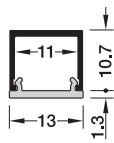

Profiles for surface mounting

Aluminium

Häfele Loox5 profile 2101 / 2102

Häfele Loox5 profile 2101

Surface mounted diffuser

- > Material: Profile: Aluminium, diffuser: Plastic
- > Finish/colour: Profile: Anodized, diffuser: White opal, transmittance 70–80 %
- > Length: 3000 mm
- > Diffuser width: Profile 2101: 13 mm
Profile 2102: 11 mm
- > Supplied with: 1 aluminium profile
1 diffuser white opal

Colour	Profile 2101	Profile 2102
Black	833.95.733	833.95.735
Brushed stainless steel coloured	833.95.762	833.95.763
Silver coloured	833.95.732	833.95.734

Diffusers
The diffuser creates a uniform light. The LED points are invisible from 120 LEDs/m. If required, please order alternative diffusers in black or transparent (only for width 11 mm) separately.

- > Area of application: For fixing aluminium on wood, metals, or plastics
- > Version: Double-sided, high instant adhesion, high temperature resistance
- > Length: 33 m
- > Width: 10 mm
- > Thickness: 0.6 mm