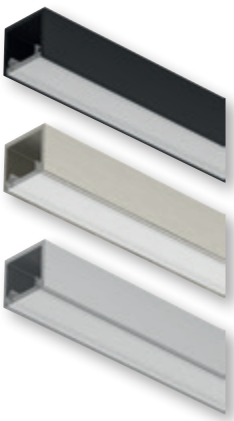

Profiles for surface mounting

Aluminium

Häfele Loox5 profile 2101 / 2102

Häfele Loox5 profile 2101

Surface mounted diffuser

- > Material: Profile: Aluminium, diffuser: Plastic
- > Finish/colour: Profile: Anodized, diffuser: White opal, transmittance 70–80 %
- > Length: 3000 mm
- > Diffuser width: Profile 2101: 13 mm
Profile 2102: 11 mm
- > Supplied with: 1 aluminium profile
1 diffuser white opal

Colour	Profile 2101	Profile 2102
Black	833.95.733	833.95.735
Brushed stainless steel coloured	833.95.762	833.95.763
Silver coloured	833.95.732	833.95.734

Diffusers
The diffuser creates a uniform light. The LED points are invisible from 120 LEDs/m. If required, please order alternative diffusers in black or transparent (only for width 11 mm) separately.

➔ Diffusers see page 35

Häfele Loox5 profile 2102

Flush recess mounted diffuser

Häfele Loox5 profile 2101 / 2102

Häfele Loox5 profile 2101

End caps

End caps for Häfele Loox5 profile 2101 / 2102

- > Material: Plastic
- > Version: With drill mark for cable outlet
- > Packing:: 10 pieces

- > Area of application: For fixing aluminium on wood, metals, or plastics
- > Version: Double-sided, high instant adhesion, high temperature resistance
- > Length: 33 m
- > Width: 10 mm
- > Thickness: 0.6 mm