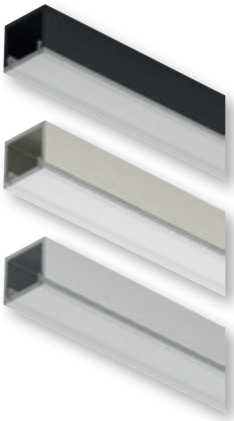

Profiles for surface mounting

Aluminium

Häfele Loox5 profile 2101 / 2102

Häfele Loox5 profile 2101

Surface mounted diffuser

- > Material: Profile: Aluminium, diffuser: Plastic
- > Finish/colour: Profile: Anodized, diffuser: White opal, transmittance 70–80 %
- > Length: 3000 mm
- > Diffuser width: Profile 2101: 13 mm
Profile 2102: 11 mm
- > Supplied with: 1 aluminium profile
1 diffuser white opal

Colour	Profile 2101	Profile 2102
Black	833.95.733	833.95.735
Brushed stainless steel coloured	833.95.762	833.95.763
Silver coloured	833.95.732	833.95.734

Diffusers
The diffuser creates a uniform light. The LED points are invisible from 120 LEDs/m. If required, please order alternative diffusers in black or transparent (only for width 11 mm) separately.

➔ Diffusers see page 35

Häfele Loox5 profile 2102

Flush recess mounted diffuser

Häfele Loox5 profile 2101 / 2102

Häfele Loox5 profile 2101

End caps

End caps for Häfele Loox5 profile 2101 / 2102

- > Material: Plastic
- > Version: With drill mark for cable outlet
- > Packing:: 10 pieces

- > Area of application: For fixing aluminium on wood, metals, or plastics
- > Version: Double-sided, high instant adhesion, high temperature resistance
- > Length: 33 m
- > Width: 10 mm
- > Thickness: 0.6 mm