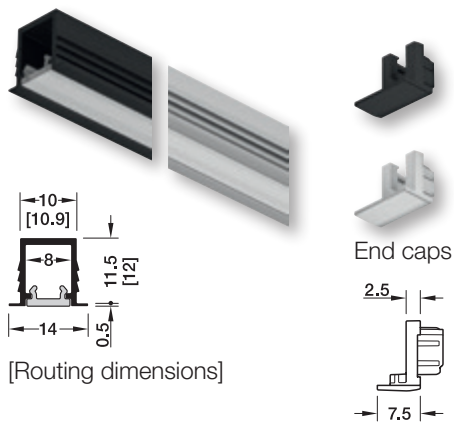

Profiles for recess mounting

Aluminium

Häfele Loox5 profile 1104 / 1103

Häfele Loox5 profile 1104

- > Material: Profile: Aluminium, diffuser: Plastic
- > Finish/colour: Profile: Anodized, diffuser: White opal, transmittance 70–80 %
- > Length: 3000 mm
- > Diffuser width: Profile 1104: 8 mm
- > Supplied with: Profile 1103: 11 mm
1 aluminium profile
1 diffuser white opal

Colour	Profile 1104	Profile 1103
Black	833.95.725	833.95.723
Silver coloured	833.95.724	833.95.722

Note
Profile 1104 usable for LED strip lights up to max. 5 mm width.

End caps for Häfele Loox5 profile 1104, 1103

- > Material: Plastic
- > Version: With cable outlet
- > Packing:: 10 pieces

Colour	End cap 1104	End cap 1103
Black	833.95.769	833.95.767
Silver coloured	833.95.768	833.95.766

Diffusers
The diffuser creates a uniform light.
The LED points are invisible from 120 LEDs/m.
If required, please order alternative diffusers in black or transparent separately.