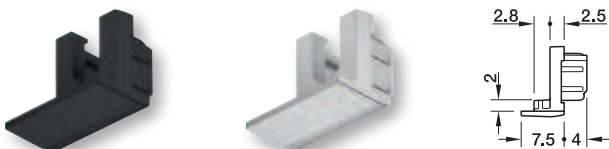

Profile for recess mounting Häfele Loox5, Profile 1104

- > Material: Profile: Aluminium, Diffuser: Plastic
- > Internal width: 8 mm
- > Diffuser width: 8 mm
- > Routing width: 10.9 mm
- > Routing depth: 12 mm

Note
Suitable for use with LED strip lights max. 5 mm wide.
Slide-in clips from the side before installing the profile.

Diffusers
The opal white diffuser creates a uniform light without points from 120 LEDs/ m. Points are visible with black version. If required, please order alternative diffusers in black or transparent separately.

Supplied with
1 aluminium profile 1 diffuser opal white

Colour/finish	Light permeability	2500 mm	3000 mm
Profile: Black, Anodized Diffuser: Opal white	70–80%	833.94.103	833.95.725
Profile: Silver coloured, Anodized Diffuser: Opal white	70–80%	833.94.102	833.95.724

Packing: 1 Piece

→ End cap, for Häfele Loox5 profile for recess mounting, profile 1104

- > Material: Plastic
- > Equipment: With cable outlet
- > Suitable for: Häfele Loox5 profile for recess mounting, profile 1104