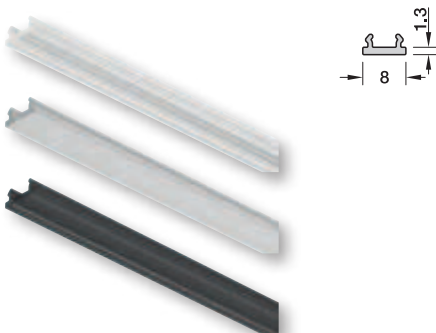

Note
Suitable for use with LED strip lights max. 5 mm wide.
Slide-in clips from the side before installing the profile.

Diffusers
The opal white diffuser creates a uniform light without points from 120 LEDs/ m. Points are visible with black version. If required, please order alternative diffusers in black or transparent separately.

Supplied with
1 aluminium profile 1 diffuser opal white

Colour/finish	Light permeability	2500 mm	3000 mm
Profile: Black, Anodized Diffuser: Opal white	70–80%	833.94.103	833.95.725
Profile: Silver coloured, Anodized Diffuser: Opal white	70–80%	833.94.102	833.95.724

Packing: 1 Piece

→ End cap, for Häfele Loox5 profile for recess mounting, profile 1104

- > Material: Plastic
- > Equipment: With cable outlet
- > Suitable for: Häfele Loox5 profile for recess mounting, profile 1104

Supplied with
5 pairs of end caps

Colour/finish	Cat. No.
Black	833.95.769
Silver coloured	833.95.768

Packing: 10 or 50 Piece

→ Diffuser Häfele Loox5

width 8 mm

- > Material: Plastic

Note
The opal white diffuser creates a uniform light without points from 120 LEDs/ m. Points are visible with the black and transparent versions.