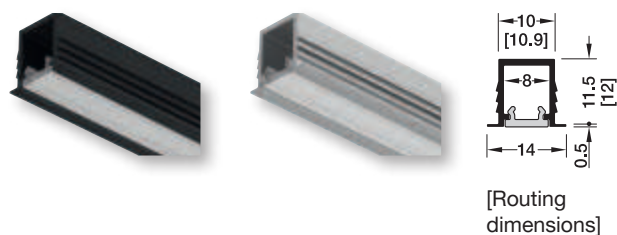

Profile for recess mounting Häfele Loox5, Profile 1104

- > Material: Profile: Aluminium, Diffuser: Plastic
- > Internal width: 8 mm
- > Diffuser width: 8 mm
- > Routing width: 10.9 mm
- > Routing depth: 12 mm

Note
Suitable for use with LED strip lights max. 5 mm wide.
Slide-in clips from the side before installing the profile.

Diffusers
The opal white diffuser creates a uniform light without points from 120 LEDs/ m. Points are visible with black version. If required, please order alternative diffusers in black or transparent separately.

Supplied with
1 aluminium profile 1 diffuser opal white

Colour/finish	Light permeability	2500 mm	3000 mm
Profile: Black, Anodized Diffuser: Opal white	70–80%	833.94.103	833.95.725
Profile: Silver coloured, Anodized Diffuser: Opal white	70–80%	833.94.102	833.95.724

Packing: 1 Piece

→ End cap, for Häfele Loox5 profile for recess mounting, profile 1104

- > Material: Plastic
- > Equipment: With cable outlet
- > Suitable for: Häfele Loox5 profile for recess mounting, profile 1104