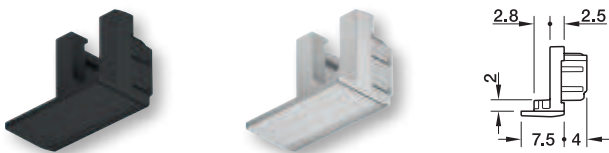

Profile for recess mounting Häfele Loox5, Profile 1104

- > Material: Profile: Aluminium, Diffuser: Plastic
- > Internal width: 8 mm
- > Diffuser width: 8 mm
- > Routing width: 10.9 mm
- > Routing depth: 12 mm

Note
Suitable for use with LED strip lights max. 5 mm wide.
Slide-in clips from the side before installing the profile.

Diffusers
The opal white diffuser creates a uniform light without points from 120 LEDs/ m. Points are visible with black version. If required, please order alternative diffusers in black or transparent separately.

Supplied with
1 aluminium profile 1 diffuser opal white

Colour/finish	Light permeability	2500 mm	3000 mm
Profile: Black, Anodized Diffuser: Opal white	70–80%	833.94.103	833.95.725
Profile: Silver coloured, Anodized Diffuser: Opal white	70–80%	833.94.102	833.95.724

Packing: 1 Piece

→ End cap, for Häfele Loox5 profile for recess mounting, profile 1104

- > Material: Plastic
- > Equipment: With cable outlet
- > Suitable for: Häfele Loox5 profile for recess mounting, profile 1104