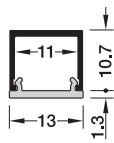

Häfele Loox5 profile 2101

Surface mounted diffuser

- > Material: Profile: Aluminium, diffuser: Plastic
- > Finish/colour: Profile: Anodized, diffuser: White opal, transmittance 70–80 %
- > Length: 3000 mm
- > Diffuser width: Profile 2101: 13 mm
  Profile 2102: 11 mm
- > Supplied with: 1 aluminium profile
  1 diffuser white opal

Colour	Profile 2101	Profile 2102
Black	833.95.733	833.95.735
Brushed stainless steel coloured	833.95.762	833.95.763
Silver coloured	833.95.732	833.95.734

Diffusers
The diffuser creates a uniform light. The LED points are invisible from 120 LEDs/m. If required, please order alternative diffusers in black or transparent (only for width 11 mm) separately.

➔ Diffusers see page 35