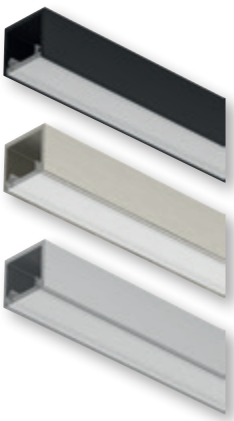

Häfele Loox5 profile 2102