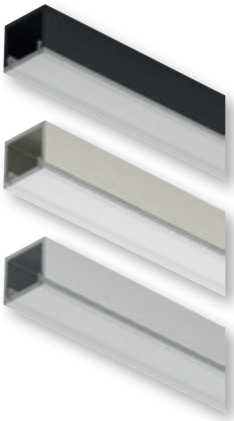

## Häfele Loox5 profile 2101 / 2102

### Häfele Loox5 profile 2101

Surface mounted diffuser

- > Material: Profile: Aluminium, diffuser: Plastic
- > Finish/colour: Profile: Anodized, diffuser: White opal, transmittance 70–80 %
- > Length: 3000 mm
- > Diffuser width: Profile 2101: 13 mm  
Profile 2102: 11 mm
- > Supplied with: 1 aluminium profile  
1 diffuser white opal

Colour	Profile 2101	Profile 2102
Black	833.95.733	833.95.735
Brushed stainless steel coloured	833.95.762	833.95.763
Silver coloured	833.95.732	833.95.734

**Diffusers**  
The diffuser creates a uniform light. The LED points are invisible from 120 LEDs/m. If required, please order alternative diffusers in black or transparent (only for width 11 mm) separately.