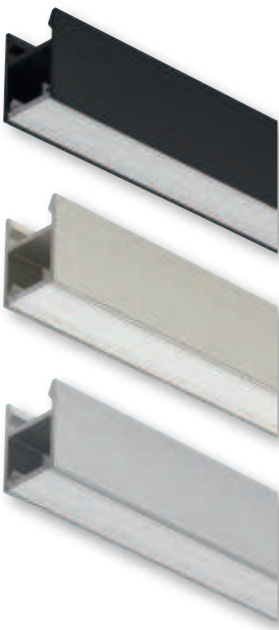

Profile for surface mounting Häfele Loox5, Profile 2103

2

12/24 V

- > Material: Profile: Aluminium, Diffuser: Plastic
- > Version: For concealed fixing
- > Internal width: 11 mm
- > Diffuser width: 11 mm
- > Installation: For screw fixing with mounting clip

**Note**

For LED strip lights up to a width of 8 mm. Slide-in 10 mm wide clips from the side before installing the profile. Distance of retaining clips max. 500 mm. The surface on the aluminium profile that is to be bonded must be cleaned before bonding to the LED strip lights. It must be completely clean, grease-free and dust-free!

**Diffuser**

The opal white diffuser creates a uniform light without points from 120 LEDs/ m. Points are visible with black version. If required, please order alternative diffusers in black or transparent separately.

**Supplied with**

1 aluminium profile 1 diffuser opal white

Flush diffuser

Colour/finish	Light permeability	2500 mm	3000 mm
Profile: Black, Anodized, Diffuser: Opal white	70–80%	833.94.117	833.95.737
Profile: Stainless steel coloured, Anodized, Brushed, Diffuser: Opal white	70–80%	833.94.118	833.95.764
Profile: Silver coloured, Anodized, Diffuser: Opal white	70–80%	833.94.116	833.95.736