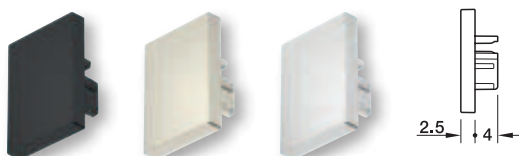

→ End cap, for Häfele Loox5 profile for under mounting, profile 2103

- > Material: Plastic
- > Equipment: With drill mark for cable outlet
- > Suitable for: Häfele Loox5 profile for under mounting, profile 2103

Supplied with
5 pairs of end caps

Colour/finish	Cat. No.
Black	833.95.781
Stainless steel coloured, Brushed	833.95.782
Silver coloured	833.95.780

Packing: 10 or 50 Piece