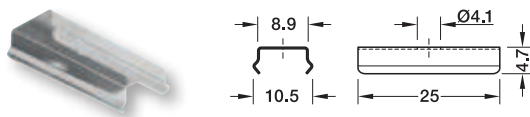

**Diffuser**

The opal white diffuser creates a uniform light without points from 120 LEDs/ m. Points are visible with black version. If required, please order alternative diffusers in black or transparent separately.

**Supplied with**

1 aluminium profile 1 diffuser opal white

Flush diffuser

Colour/finish	Light permeability	2500 mm	3000 mm
Profile: Black, Anodized, Diffuser: Opal white	70–80%	833.94.117	833.95.737
Profile: Stainless steel coloured, Anodized, Brushed, Diffuser: Opal white	70–80%	833.94.118	833.95.764
Profile: Silver coloured, Anodized, Diffuser: Opal white	70–80%	833.94.116	833.95.736

Packing: 1 Piece

**Order reference**

Please order mounting clip (mandatory) separately.

→ Mounting clip for Häfele Loox5 profile for under mounting, profile 2103, 2104

- > Material: Stainless steel
- > Suitable for: Häfele Loox5 profile for under mounting, profile 2103, 2104
- > Installation: For screwing