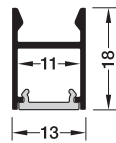

Flush diffuser

Colour/finish	Light permeability	2500 mm	3000 mm
Profile: Black, Anodized, Diffuser: Opal white	70–80%	833.94.117	833.95.737
Profile: Stainless steel coloured, Anodized, Brushed, Diffuser: Opal white	70–80%	833.94.118	833.95.764
Profile: Silver coloured, Anodized, Diffuser: Opal white	70–80%	833.94.116	833.95.736

Packing: 1 Piece

Order reference

Please order mounting clip (mandatory) separately.