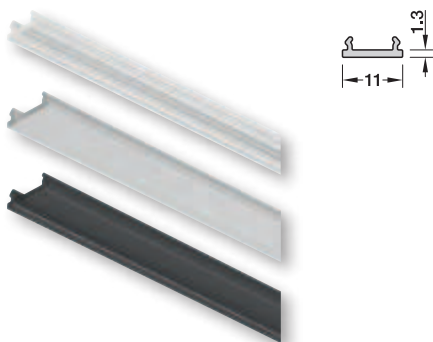

→ Diffuser Häfele Loox5

width 11 mm

- > Material: Plastic

Note
The opal white diffuser creates a uniform light without points from 120 LEDs/ m. Points are visible with the black and transparent versions.

Supplied with
1 diffuser

Width mm	Diffuser colour/finish	Light permeability	2500 mm	3000 mm
11	Transparent	~ 90%	833.95.807	833.95.757
	Opal	70–80%	833.95.805	833.95.755
	Black	~ 20%	833.95.809	833.95.759

Packing: 1 or 25 Piece