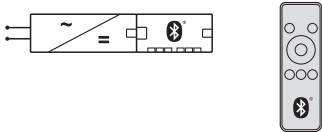

## Bluetooth Häfele Connect Mesh remote control

**Easiness**  
 > One remote control for all applications: monochrome lights, multi-white lights, RGB lights and electrically operated fittings

- > Area of application: For controlling components at the Häfele Connect Mesh 6-way distributor
- > Function: Easy, direct pairing with a 6-way distributor or programming of buttons via app to control each node of the network
- > Version: Multi-function control panel
- > Material: Plastic
- > Colour: Top shell: Black, lower shell: White
- > Dim. (L x W x H): 130 x 42 x 11 mm
- > Supplied with: 1 remote control

	Cat. No.
Remote control	850.00.040

⚠ Please order Häfele Connect Mesh 6-way distributor separately. Please order 2 replaceable CR2032 button cell lithium batteries (2 x 002.99.032) separately.

## Bluetooth Häfele Connect Mesh push button, wall mounted

- > Area of application: For controlling components on the 6-way distributor, Häfele Connect Mesh (all functions that are accessible by pressing or holding a button)
- > Function: Programming of buttons via app to control each node of the network
- > Version: 4-button panel
- > Material: Plastic
- > Colour: Pushbutton: Black, frame: White
- > Dim. (L x W x H): 81 x 81 x 12 mm
- > Mounting: For screw fixing or glue fixing to any wall
- > Supplied with: 1 push button, wall mounted