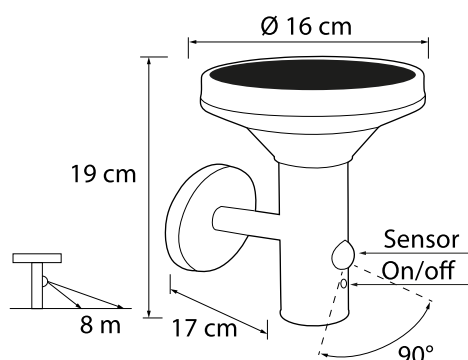

ARLO

SEINÄVALAISIN

Seinävalaisin aurinkokennolla, hämäläkytkimellä ja liiketunnistimella. Valaisee alaspäin. Perusasetuksella illan hämältyessä valaisin syttyy automaattisesti 75 lm voimakkuudella. Toisella asetuksella liiketunnistin aktivoituu, jolloin liikettä havaitessaan valoteho on 400 lm ja laskee sitten 75 lumeniin. Kolmannessa asetuksessa valo syttyy vain liikkeestä 600 lm voimakkuudella ja sammuu hetken kuluttua. Vaihda eri valotoimintoja painamalla on/off-kytkintä 1-3 s ajan. Luo tyylikäs valaistuskokonaisuus yhdessä Arlo pollarin kanssa. Led kirkas, ei vaihdettava. Runko kestää auringon ja meri-ilmaston rasitukset haalistumatta. Materiaali ruostumaton teräs, sävy musta. Kiinnitysruuvit mukana pakkauksessa.