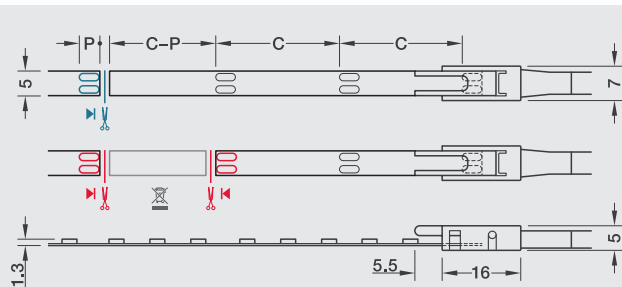

LED strip lights

Monochrome, 5 mm

Häfele Loox5 LED 2060/2061/3040/3041

EXTRA NARROW 5 mm

Equipped with high-quality Samsung LEDs

- > Dimmable: Yes
- > Material: Plastic
- > Finish/colour: White
- > Width: 5 mm
- > Height: 1.3 mm
- > Life time L80/B10: >50,000 h
- > Energy efficiency class: A+
- > Degree of protection: IP20
- > Mounting: Self-adhesive
- > Supplied with: 1 roll

Illuminance value in lx applies to 1 m strip length:

2700 K	3000 K	4000 K	5000 K	120°	
940 lx	970 lx	1000 lx	1030 lx		250 mm
400 lx	420 lx	430 lx	430 lx		500 mm
220 lx	235 lx	240 lx	240 lx		750 mm
135 lx	145 lx	145 lx	145 lx		1000 mm

LED 2060/3040

2700 K	3000 K	4000 K	5000 K	120°	
1860 lx	1960 lx	2000 lx	2060 lx		250 mm
790 lx	850 lx	860 lx	860 lx		500 mm
440 lx	470 lx	480 lx	480 lx		750 mm
270 lx	290 lx	290 lx	290 lx		1000 mm

LED 2061/3041

Order reference:
Please order lead separately.

Aluminium profile recommended from 9.6 W/m, see page 20

- Cut LED strip light to length
  (one contact side remains on the remainder piece; reusable)
- Connect LED strip lights
  (two contact sides required)

C = section length
P = length of contact surface

5 12V Loox5 12 V driver see page 121

5 24V Loox5 24 V driver see page 122