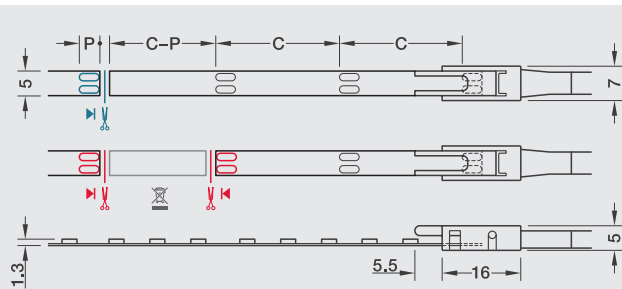

LED strip lights

Monochrome, 5 mm

Häfele Loox5 LED 2060/2061/3040/3041

EXTRA NARROW 5 mm

Illuminance value in lx applies to 1 m strip length:

2700 K	3000 K	4000 K	5000 K	120°	
940 lx	970 lx	1000 lx	1030 lx		250 mm
400 lx	420 lx	430 lx	430 lx		500 mm
220 lx	235 lx	240 lx	240 lx		750 mm
135 lx	145 lx	145 lx	145 lx		1000 mm

LED 2060/3040

2700 K	3000 K	4000 K	5000 K	120°	
1860 lx	1960 lx	2000 lx	2060 lx		250 mm
790 lx	850 lx	860 lx	860 lx		500 mm
440 lx	470 lx	480 lx	480 lx		750 mm
270 lx	290 lx	290 lx	290 lx		1000 mm

LED 2061/3041

Equipped with high-quality Samsung LEDs

- > Dimmable: Yes
- > Material: Plastic
- > Finish/colour: White
- > Width: 5 mm
- > Height: 1.3 mm
- > Life time L80/B10: >50,000 h
- > Energy efficiency class: A+
- > Degree of protection: IP20
- > Mounting: Self-adhesive
- > Supplied with: 1 roll

Order reference:
Please order lead separately.

Aluminium profile recommended from 9.6 W/m, see page 20

- Cut LED strip light to length
  (one contact side remains on the remainder piece; reusable)
- Connect LED strip lights
  (two contact sides required)

C = section length
P = length of contact surface

5 12V Loox5 12 V driver see page 121

5 24V Loox5 24 V driver see page 122