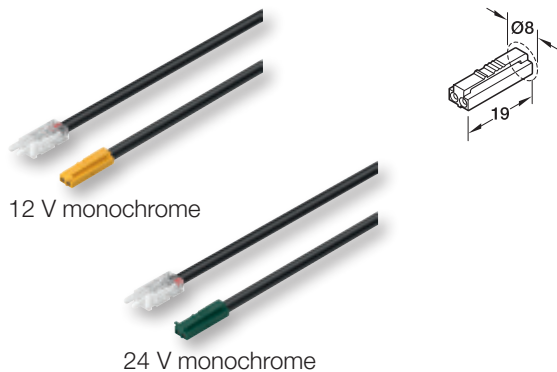

Leads

For LED strip light monochrome, 5 mm

Häfele Loox5 lead for LED strip light monochrome, 5 mm

- > Current carrying capacity: Max. 3.5 A
- > Width: Clip 7 mm
- > Drill hole Ø: Plug 8 mm
- > Supplied with: 1 lead plug/clip

Type of cable	Voltage	Length mm	Cat. No.
Monochrome (2-wire 20 AWG)	5 12V	2000	833.95.705
	5 24V	2000	833.95.711

Häfele Loox5 interconnecting lead for LED strip light monochrome, 5 mm

- > Current carrying capacity: Max. 3.5 A
- > Width: Clip 7 mm
- > Drill hole Ø: Clip 10 mm
- > Supplied with: 1 interconnecting lead clip/clip

Type of cable	Length mm	Cat. No.
Monochrome (2-wire 20 AWG)	50	833.89.194
	500	833.89.195
	2000	833.89.196

Häfele Loox5 clip connector for LED strip light monochrome, 5 mm

- > Current carrying capacity: Max. 3.5 A
- > Width: Clip 7 mm
- > Drill hole Ø: Clip 10 mm
- > Supplied with: 1 clip connector

Length mm	Cat. No.
33.5	833.89.207

Häfele Loox5 corner connector for LED strip light monochrome, 5 mm

- > Current carrying capacity: Max. 3.5 A
- > Supplied with: 1 corner connector

Length mm	Width mm	Cat. No.
21	21	833.89.190