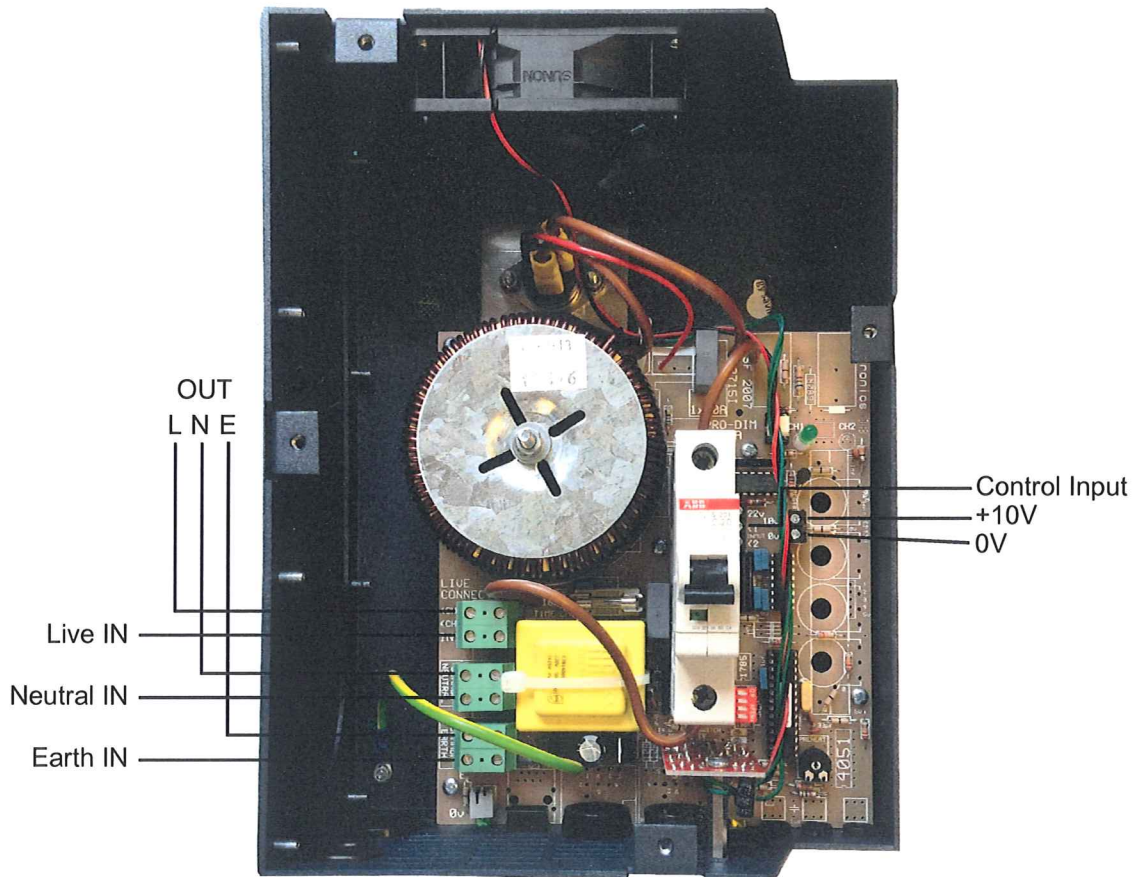

WALL MOUNTING POWER UNIT

Single Channel Dimmable: SP-20-01

TECHNICAL DATA

Mains Supply;	200 - 240VAC, 50/60Hz. Single Phase or 100 - 120VAC, 50/60Hz. Single Phase
Output:	20A Resistive or Inductive loads
Control Input:	0 to +10 Volt DC
External Supply:	+10 Volt DC
Electronics Power Consumption:	75mA
Overall Height:	245mm
Overall Width:	175mm
Overall Depth:	90mm
Net Weight:	3.5kgs
Gross Weight:	4.0kgs