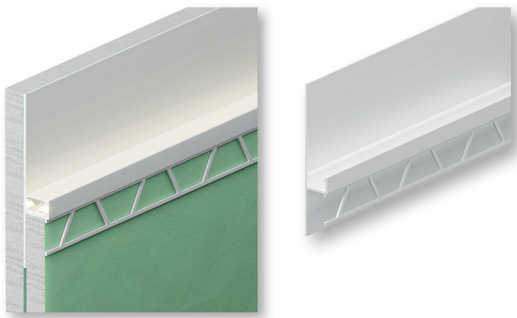

**Drywall profile, Profile 5112**

Grazing light, indirect lighting with reflective surface

- > Area of application: Drywall construction  
Counter construction  
Shop fitting
  - > Suitable for: Drywall panels, wood materials
  - > Version: indirect light, with reflective surface
  - > Material: Profile: Aluminium
  - > Installation: For screwing  
for plastering
  - > Installation reference: Pilot drilling recommended before  
screw fixing.
- Supplied with**  
1 profile

Colour/finish	1,900 mm	2,700 mm
Profile: anodized	833.02.235	833.02.236

Packing: 1 Piece

**Order reference**

Please order diffuser separately.

**Diffuser, for Profile 5112**

- > Material: Plastic
  - > Suitable for: Profile 5112
- Supplied with**  
1 diffuser

Width mm	Diffuser colour/finish	Light permeability	1,900 mm	2,700 mm
13	satin-finish	83%	833.02.465	833.02.475

Packing: 1 Piece

DGH-M 2021, HDE-en, 10/20; Dimensional data not binding. We reserve the right to alter specifications without notice.