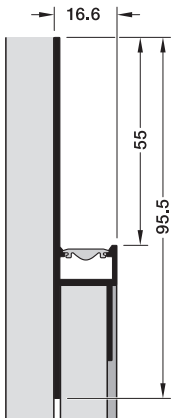

**Drywall profile, Profile 5112**

Grazing light, indirect lighting with reflective surface

- > Area of application: Drywall construction  
Counter construction  
Shop fitting
  - > Suitable for: Drywall panels, wood materials
  - > Version: indirect light, with reflective surface
  - > Material: Profile: Aluminium
  - > Installation: For screwing  
for plastering
  - > Installation reference: Pilot drilling recommended before  
screw fixing.
- Supplied with**  
1 profile

Colour/finish	1,900 mm	2,700 mm
Profile: anodized	833.02.235	833.02.236

Packing: 1 Piece

**Order reference**

Please order diffuser separately.

**Diffuser, for Profile 5112**

- > Material: Plastic
  - > Suitable for: Profile 5112
- Supplied with**  
1 diffuser

Width mm	Diffuser colour/finish	Light permeability	1,900 mm	2,700 mm
13	satin-finish	83%	833.02.465	833.02.475

Packing: 1 Piece

DGH-M 2021, HDE-en, 10/20; Dimensional data not binding. We reserve the right to alter specifications without notice.