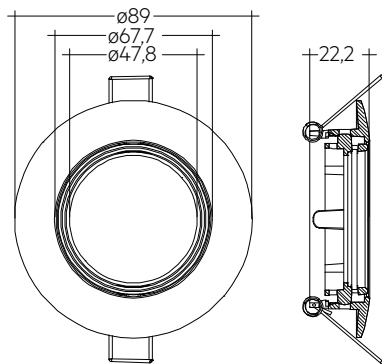

ACS TRIM RING

Compact accessories

ACS TRIM RING SWIVEL 68mm BK 30°

ACS TRIM RING SWIVEL 75mm WH LO 30°

ACS TRIM RING SWIVEL 75mm BK 30°

Product description

- _ Up to 30° swivel mounting rings for ceiling cutouts 68 mm and 75 mm
- _ Matt white / matt black / brushed nickel finishing
- _ Version 75 mm with optional anti-glare guard
- _ Spring clip pre-assembled

Website

<http://www.tridonic.com/28002184>

ACS TRIM RING

Compact accessories

ACS TRIM RING SWIVEL 68mm 30°

ACS TRIM RING SWIVEL 75mm LO 30°

ACS TRIM RING SWIVEL 75mm 30°

Ordering data

Type	Article number	Colour	Ceiling cutout	Packaging, carton	Weight per pc.
ACS TRIM RING SWIVEL 68mm WH 30°	28002184	White	ø 68 mm	90 pc(s).	0.064 kg
ACS TRIM RING SWIVEL 68mm BK 30°	28002185	Black	ø 68 mm	90 pc(s).	0.064 kg
ACS TRIM RING SWIVEL 68mm BN 30°	28002186	Chrome	ø 68 mm	90 pc(s).	0.064 kg
ACS TRIM RING SWIVEL 75mm WH LO 30°	28002181	White	ø 75 mm	90 pc(s).	0.068 kg
ACS TRIM RING SWIVEL 75mm BK LO 30°	28002182	Black	ø 75 mm	90 pc(s).	0.068 kg
ACS TRIM RING SWIVEL 75mm BN LO 30°	28002183	Chrome	ø 75 mm	90 pc(s).	0.068 kg
ACS TRIM RING SWIVEL 75mm WH 30°	28002187	White	ø 75 mm	90 pc(s).	0.100 kg
ACS TRIM RING SWIVEL 75mm BK 30°	28002188	Black	ø 75 mm	90 pc(s).	0.100 kg