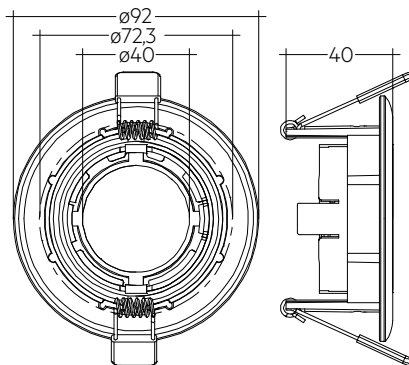

ACS TRIM RING

Compact accessories

ACS TRIM RING SWIVEL 68mm BK 30°

ACS TRIM RING SWIVEL 75mm WH LO 30°

ACS TRIM RING SWIVEL 75mm BK 30°

Product description

- _ Up to 30° swivel mounting rings for ceiling cutouts 68 mm and 75 mm
- _ Matt white / matt black / brushed nickel finishing
- _ Version 75 mm with optional anti-glare guard
- _ Spring clip pre-assembled

Website

<http://www.tridonic.com/28002184>

ACS TRIM RING

Compact accessories

ACS TRIM RING SWIVEL 68mm 30°

ACS TRIM RING SWIVEL 75mm LO 30°

ACS TRIM RING SWIVEL 75mm 30°

Ordering data

Type	Article number	Colour	Ceiling cutout	Packaging, carton	Weight per pc.
ACS TRIM RING SWIVEL 68mm WH 30°	28002184	White	ø 68 mm	90 pc(s).	0.064 kg
ACS TRIM RING SWIVEL 68mm BK 30°	28002185	Black	ø 68 mm	90 pc(s).	0.064 kg
ACS TRIM RING SWIVEL 68mm BN 30°	28002186	Chrome	ø 68 mm	90 pc(s).	0.064 kg
ACS TRIM RING SWIVEL 75mm WH LO 30°	28002181	White	ø 75 mm	90 pc(s).	0.068 kg
ACS TRIM RING SWIVEL 75mm BK LO 30°	28002182	Black	ø 75 mm	90 pc(s).	0.068 kg
ACS TRIM RING SWIVEL 75mm BN LO 30°	28002183	Chrome	ø 75 mm	90 pc(s).	0.068 kg
ACS TRIM RING SWIVEL 75mm WH 30°	28002187	White	ø 75 mm	90 pc(s).	0.100 kg
ACS TRIM RING SWIVEL 75mm BK 30°	28002188	Black	ø 75 mm	90 pc(s).	0.100 kg