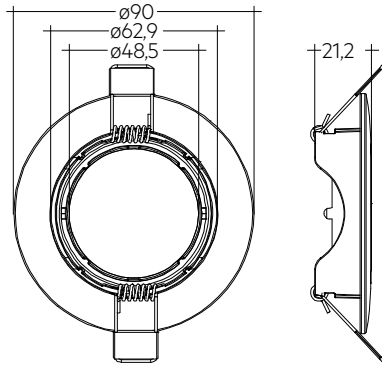

ACS TRIM RING

Compact accessories

ACS TRIM RING SWIVEL 68mm BK 30°

ACS TRIM RING SWIVEL 75mm WH LO 30°

ACS TRIM RING SWIVEL 75mm BK 30°

Product description

- _ Up to 30° swivel mounting rings for ceiling cutouts 68 mm and 75 mm
- _ Matt white / matt black / brushed nickel finishing
- _ Version 75 mm with optional anti-glare guard
- _ Spring clip pre-assembled

Website

<http://www.tridonic.com/28002184>

ACS TRIM RING

Compact accessories

ACS TRIM RING SWIVEL 68mm 30°

ACS TRIM RING SWIVEL 75mm LO 30°

ACS TRIM RING SWIVEL 75mm 30°

Ordering data

Type	Article number	Colour	Ceiling cutout	Packaging, carton	Weight per pc.
ACS TRIM RING SWIVEL 68mm WH 30°	28002184	White	ø 68 mm	90 pc(s).	0.064 kg
ACS TRIM RING SWIVEL 68mm BK 30°	28002185	Black	ø 68 mm	90 pc(s).	0.064 kg
ACS TRIM RING SWIVEL 68mm BN 30°	28002186	Chrome	ø 68 mm	90 pc(s).	0.064 kg
ACS TRIM RING SWIVEL 75mm WH LO 30°	28002181	White	ø 75 mm	90 pc(s).	0.068 kg
ACS TRIM RING SWIVEL 75mm BK LO 30°	28002182	Black	ø 75 mm	90 pc(s).	0.068 kg
ACS TRIM RING SWIVEL 75mm BN LO 30°	28002183	Chrome	ø 75 mm	90 pc(s).	0.068 kg
ACS TRIM RING SWIVEL 75mm WH 30°	28002187	White	ø 75 mm	90 pc(s).	0.100 kg
ACS TRIM RING SWIVEL 75mm BK 30°	28002188	Black	ø 75 mm	90 pc(s).	0.100 kg