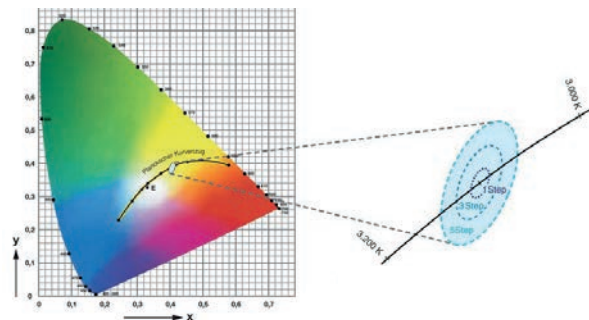

Mac Adam 3 – sikrer at LED stripene vil gi et meget jevnt og ensartet lys.

- Svært energieffektive LED striper opptil 150 lumen/watt vil bidra til et godt energi- og miljøregnskap
- God fargegjengivelse CRI > 90
- Binning MacAdam 3
- Svært kort diodeavstand opptil 192 dioder/meter – gir homogent lys også i lave monteringsprofiler
- Levetid 50 000 timer / L80B10
- Ta temperatur -20°C – +45°C
- Flere varianter leveres i både 5 og 10 meter lengde
- Alle varianter leveres med 2 meter kabel og IP65 tilkobling i hver ende
- 4 krympestrømper følger med i esken